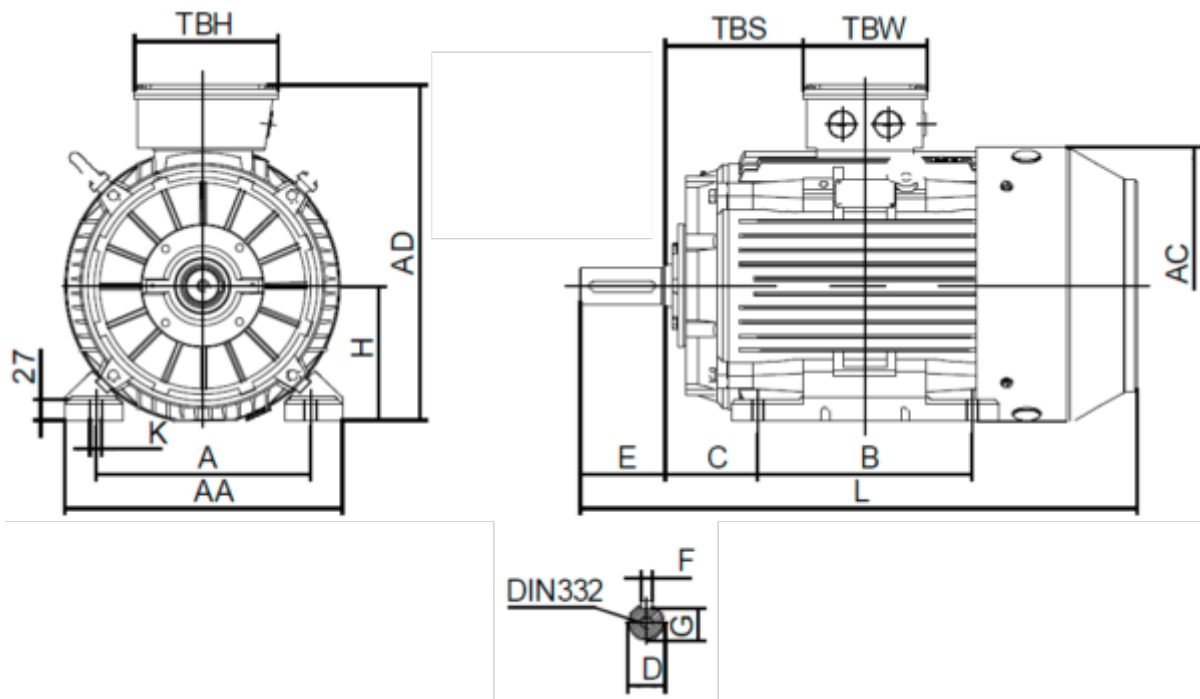

Data Sheet

Article number: 250307500422

Description: Kleedrive T3C 280S-4 75.0KW 1400 rpm
3x400/690V 50HZ IP55 B3 Eff=95%

Measures

A = 457	F = 20	TBW = 218
AA = 560	G = 67.5	
AC = Ø559	H = 280	
AD = 675	HD = 395	
B = 368	K = Ø24	
C = 190	L = 984	
D = Ø75	TBH = 260	
E = 140	TBS = 265	